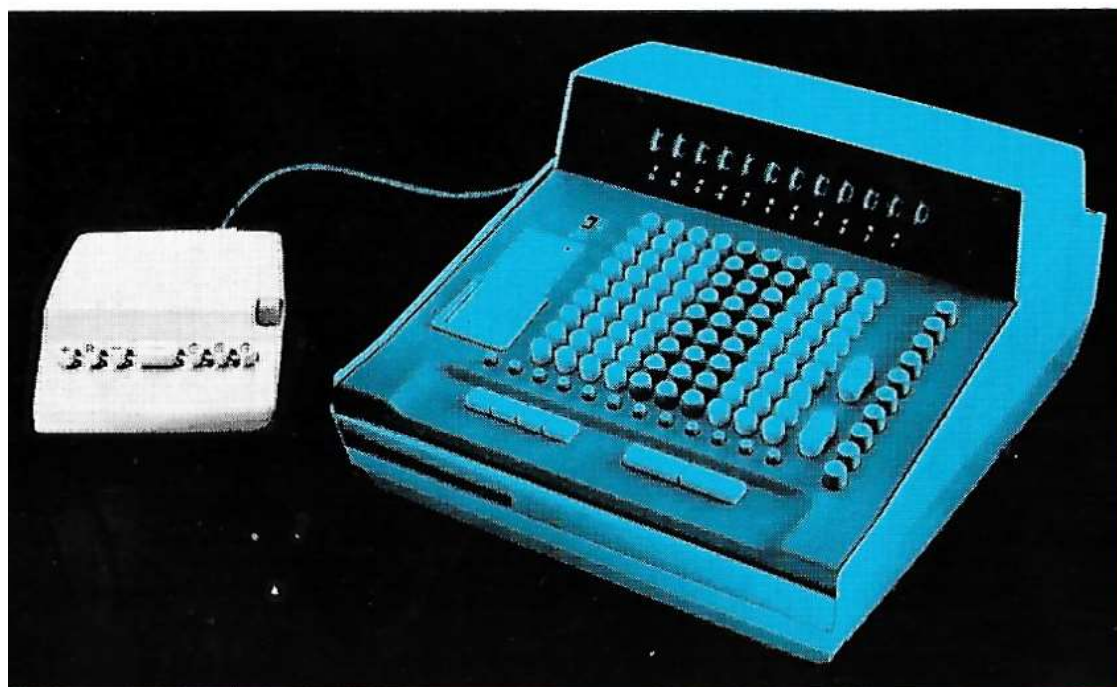

ANITA

Storage facilities providing direct addition of individual answers, as well as direct subtraction, are now available in conjunction with Anita. Thus the calculating power of Anita is increased.

These important advantages are available through a separate memory unit, which can be supplied with Anita, or added to any Anita which has been previously supplied without this facility.

Memorised totals can be displayed, and either automatically cleared from, or retained in, the memory unit.

Control keys are few, and specially located for easy, rapid, successive operation. Any control in use is always immediately identifiable.

Reliability of the memory unit is ensured by a new transistorized design. Through the use of transistors, the memory unit is easily portable, being lightweight and extremely compact.

Sumlock Comptometer Ltd